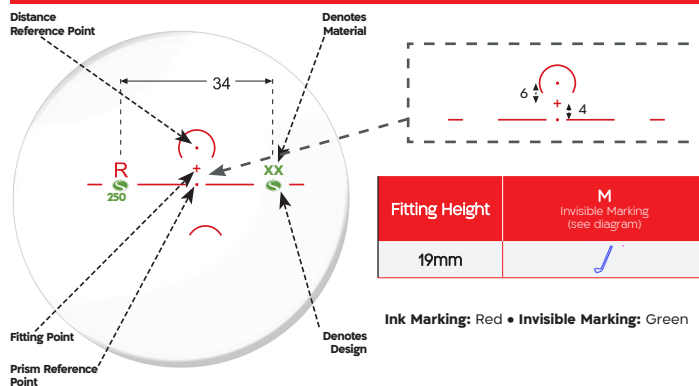

**Measurement Information****As-Worn Technology™**

To get the maximum benefit from As-Worn Technology™, the actual measurements of the wearer should be included. (Vertex Distance - Fitted, Pantoscopic Tilt, Panoramic Angle). **The patient will benefit greatly from using their personal measurements, experiencing more precise and comfortable vision.**

If the As-Worn™ measurements are not included with the Shamir Golf™ order, the Shamir Prescripator Software® will use defaults. These defaults are based on averages.

**Default Measurements:**

Vertex Distance: 13 mm  
Pantoscopic Tilt: 9°  
Panoramic Angle: 15°

**"As-Worn" measurements:**

Vertex Distance: 5 to 30 mm  
Pantoscopic Tilt: -10° to 20°  
Panoramic Angle: 13° to 30°

/ShamirInsight

@Shamir\_Insight

thevitaminsee.com

SHAMIRLENS.COM 877.514.8330

**Technical Information****Availability:**