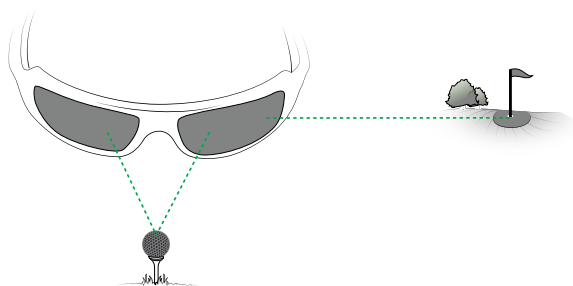

EyePoint Technology™

The Design Inside

EyePoint Technology® simulates the human eye in every angle, prescription, and field of vision. These techniques enable Shamir to create the most sophisticated progressive lens surfaces based upon thousands of points of data. It's this "design inside" that makes Shamir progressive lenses the most advanced in the world.

IntelliCorridor™

Unique Power Profile For Clearer Vision

Makes it possible to customize lenses specifically to the patient's vision requirements. Optimizes the power in specific areas used for everyday and outdoor tasks, reducing the need to move head up and down.

Why It's Important

A golfer's peripheral vision is extremely important when they are lining up to take a swing. They need to be able to focus on the ball at their feet and at the same time see where they want the ball to go in the distance. This is where they utilize their peripheral zone and need it to be crystal clear. Lucky for them, Shamir Golf™ is designed specifically for wraparound frames and has a clear peripheral vision zone so your patients can keep on improving their game.

Thanks to EyePoint Technology™, and As-Worn™ measurements, crystal clear vision on the course is made possible.

The Secret is in the Peripheral Vision.

Take it from the experts who designed the first distortion-free solution for wrap frames, when it comes to providing those patients who enjoy spending time on the green with a progressive solution, Shamir Golf™ will give them the vision they need.

Measurement Information

As-Worn Technology™

To get the maximum benefit from As-Worn Technology™, the actual measurements of the wearer should be included. (Vertex Distance - Fitted, Pantoscopic Tilt, Panoramic Angle). **The patient will benefit greatly from using their personal measurements, experiencing more precise and comfortable vision.**

If the As-Worn™ measurements are not included with the Shamir Golf™ order, the Shamir Prescripator Software® will use defaults. These defaults are based on averages.

Default Measurements:

Vertex Distance: 13 mm
Pantoscopic Tilt: 9°
Panoramic Angle: 15°

"As-Worn" measurements:

Vertex Distance: 5 to 30 mm
Pantoscopic Tilt: -10° to 20°
Panoramic Angle: 13° to 30°

/ShamirInsight

@Shamir_Insight

thevitaminsee.com

SHAMIRLENS.COM 877.514.8330