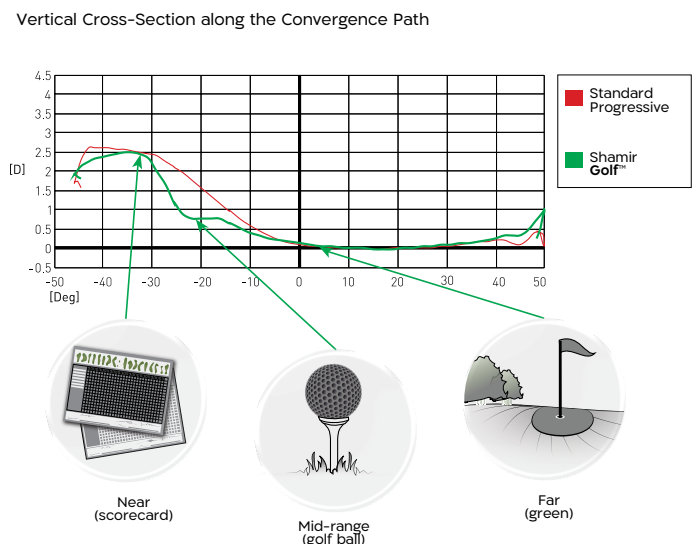

One? Two? THREE Enhanced Vision Zones!

IntelliCorridor™ technology makes these enhanced vision zones possible! Learn more about IntelliCorridor™ below.